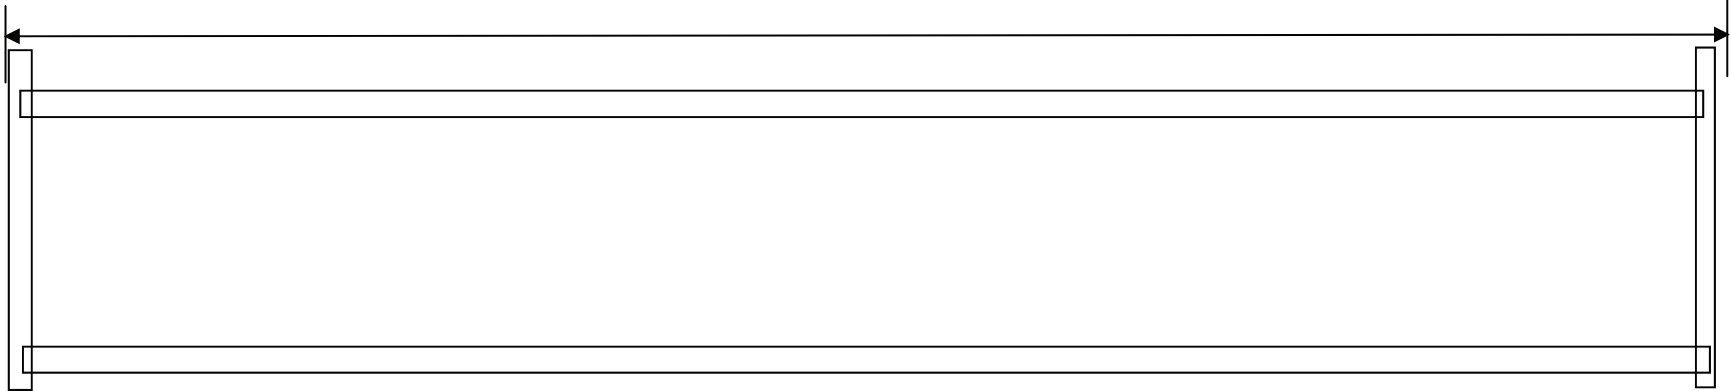

Rt. Side Shelf
 By
Malcolm N. Beasley I
 5-23-2012 Page 1 of 1

55 Inches

6" Square

Top Shelf

By
Malcolm N. Beasley I
5-23-2012 Page 1 of 1