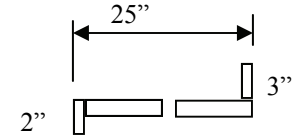

**Porch Sink by Malcolm Beasley 2005**

Top  $76.5'' + 20'' = 8'$

**POARCH SINK**  
 March 2006  
 By  
 Malcolm N. Beasley I  
 Page 1 of 1

**POARCH SINK**  
 March 2006  
 By  
 Malcolm N. Beasley I  
 Page 1 of 1