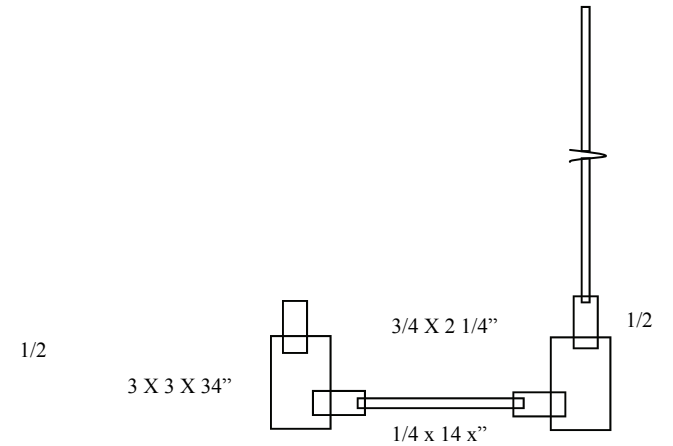

**Porch Sink by Malcolm Beasley 2005**

Top  $76.5'' + 20'' = 8'$

**POARCH SINK**  
 March 2006  
 By  
 Malcolm N. Beasley I  
 Page 1 of 1

**POARCH SINK**  
 March 2006  
 By  
 Malcolm N. Beasley I  
 Page 1 of 1