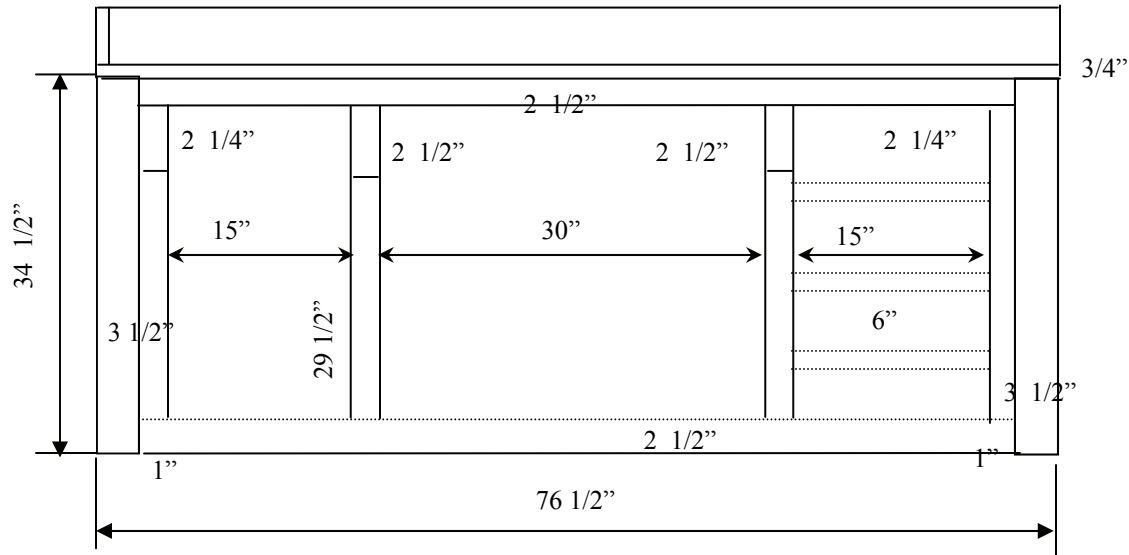

**Porch Sink by Malcolm Beasley 2005**

Top  $76.5'' + 20'' = 8'$

**POARCH SINK**  
 March 2006  
 By  
 Malcolm N. Beasley I  
 Page 1 of 1

**POARCH SINK**  
 March 2006  
 By  
 Malcolm N. Beasley I  
 Page 1 of 1