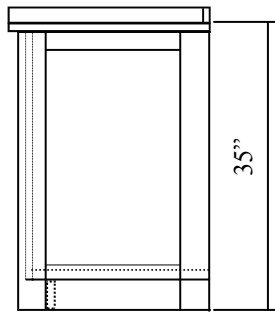

**Porch Sink by Malcolm Beasley 2005**

Top  $76.5'' + 20'' = 8'$

**POARCH SINK**  
 March 2006  
 By  
 Malcolm N. Beasley I  
 Page 1 of 1

**POARCH SINK**  
 March 2006  
 By  
 Malcolm N. Beasley I  
 Page 1 of 1