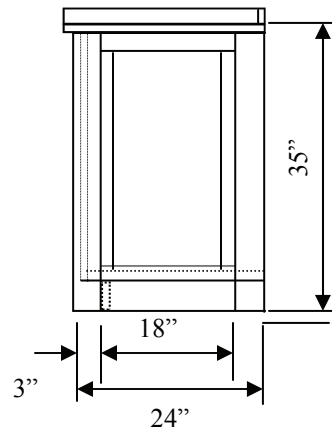

**Porch Sink by Malcolm Beasley 2005**

Top  $76.5'' + 20'' = 8'$

**POARCH SINK**  
 March 2006  
 By  
 Malcolm N. Beasley I  
 Page 1 of 1

**POARCH SINK**  
 March 2006  
 By  
 Malcolm N. Beasley I  
 Page 1 of 1