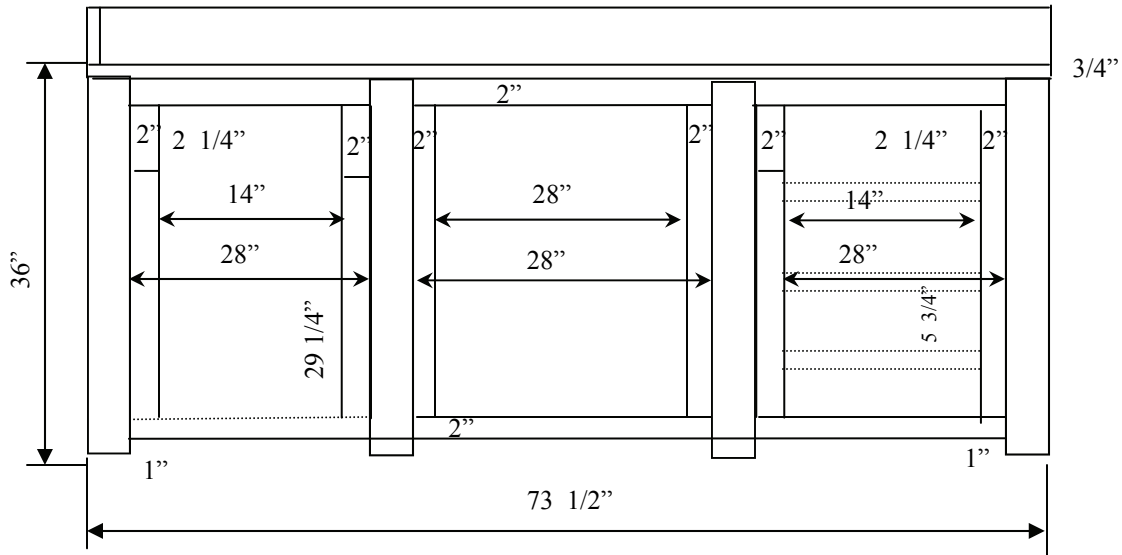

**Porch Sink by Malcolm Beasley 2005**

Top  $76.5'' + 20'' = 8'$

**POARCH SINK**  
 March 2006  
 By  
 Malcolm N. Beasley I  
 Page 1 of 1

**POARCH SINK**  
 March 2006  
 By  
 Malcolm N. Beasley I  
 Page 1 of 1