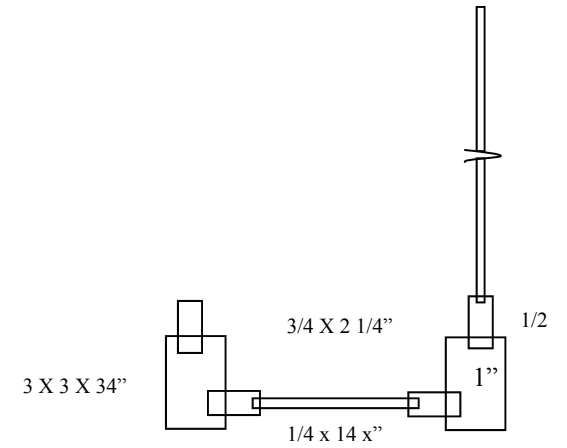

**Porch Sink by Malcolm Beasley 2005**

Top  $76.5'' + 20'' = 8'$

**POARCH SINK**  
 March 2006  
 By  
 Malcolm N. Beasley I  
 Page 1 of 1

**POARCH SINK**  
 March 2006  
 By  
 Malcolm N. Beasley I  
 Page 1 of 1