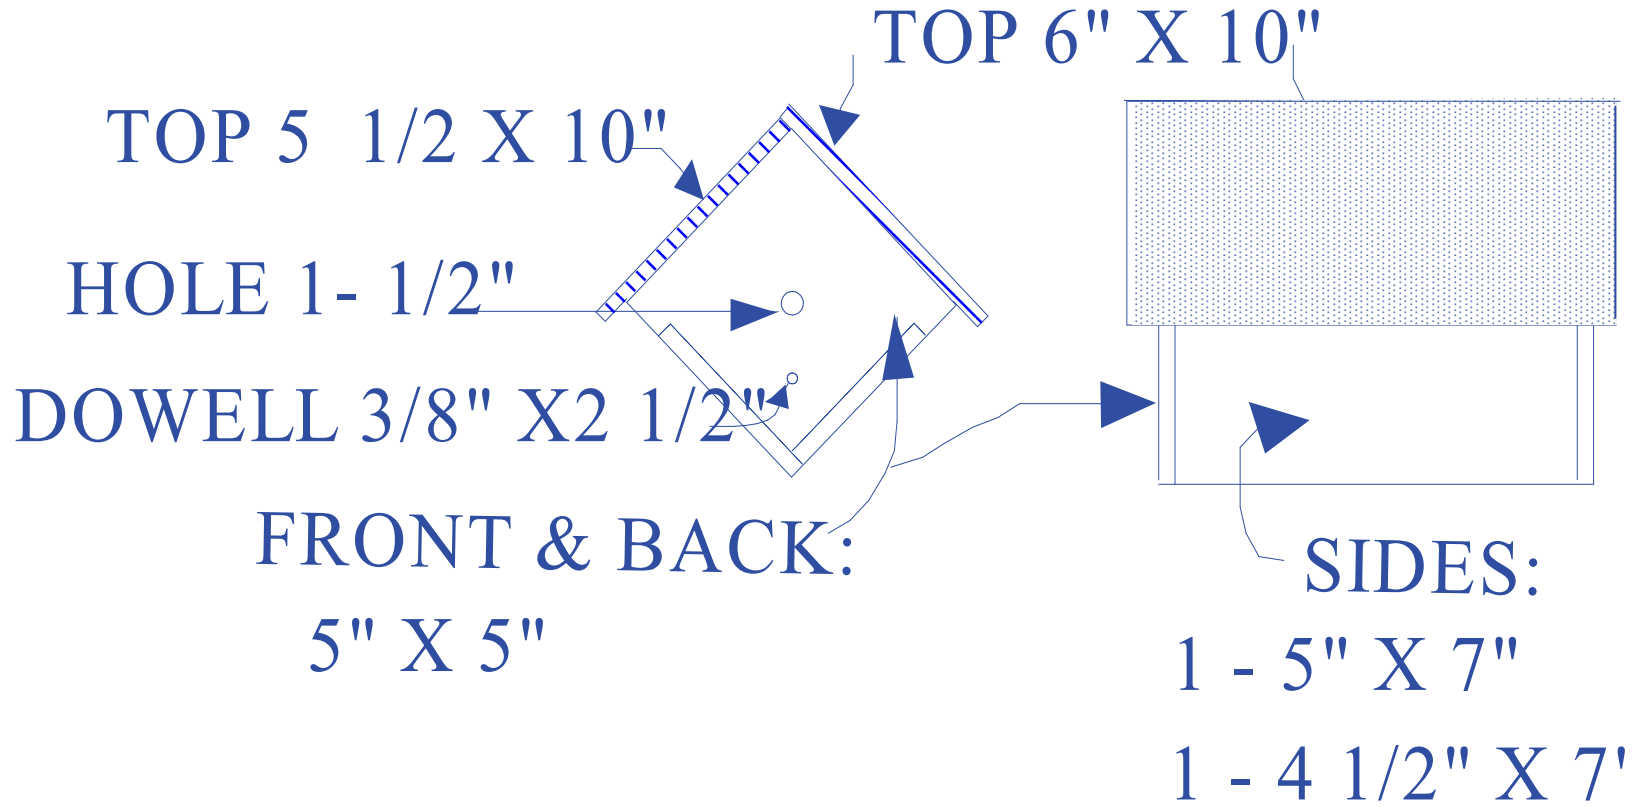

Chet Bird House By Malcolm Beasley 1995

CHET - BIRDHOUSE

APPROX. DIM. NO SCALE

THANKS: Wilma, Jan, Dedee, Kim 1995