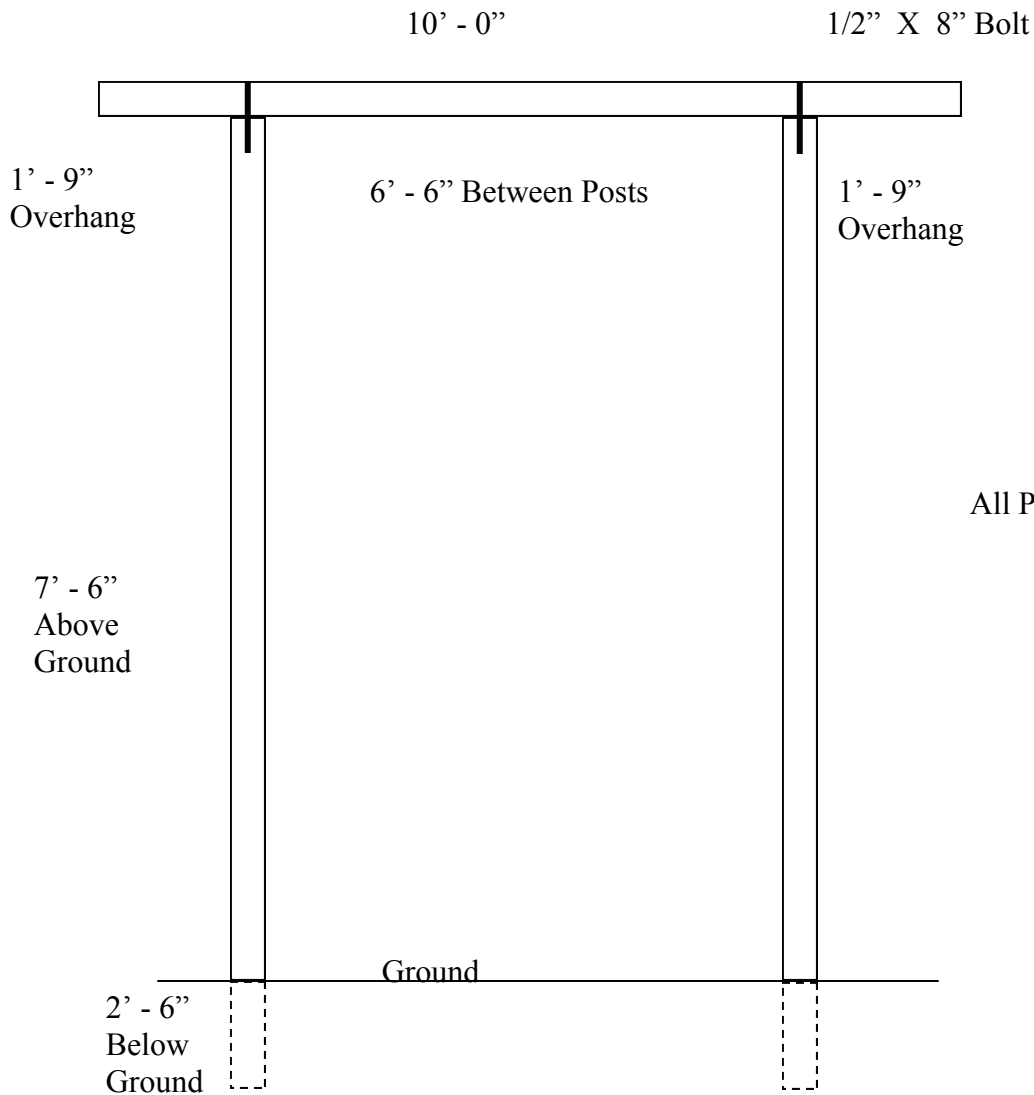

**Yard Swing - Purchased 1971 by Wilma,
Stand Constructed in 1975 by Malcolm**

Photo taken 1993

All Post are Treated 4" X 6" Timbers

Yard Swing
Date Approx 1975
By
Malcolm N. Beasley I
Page 1 of 1