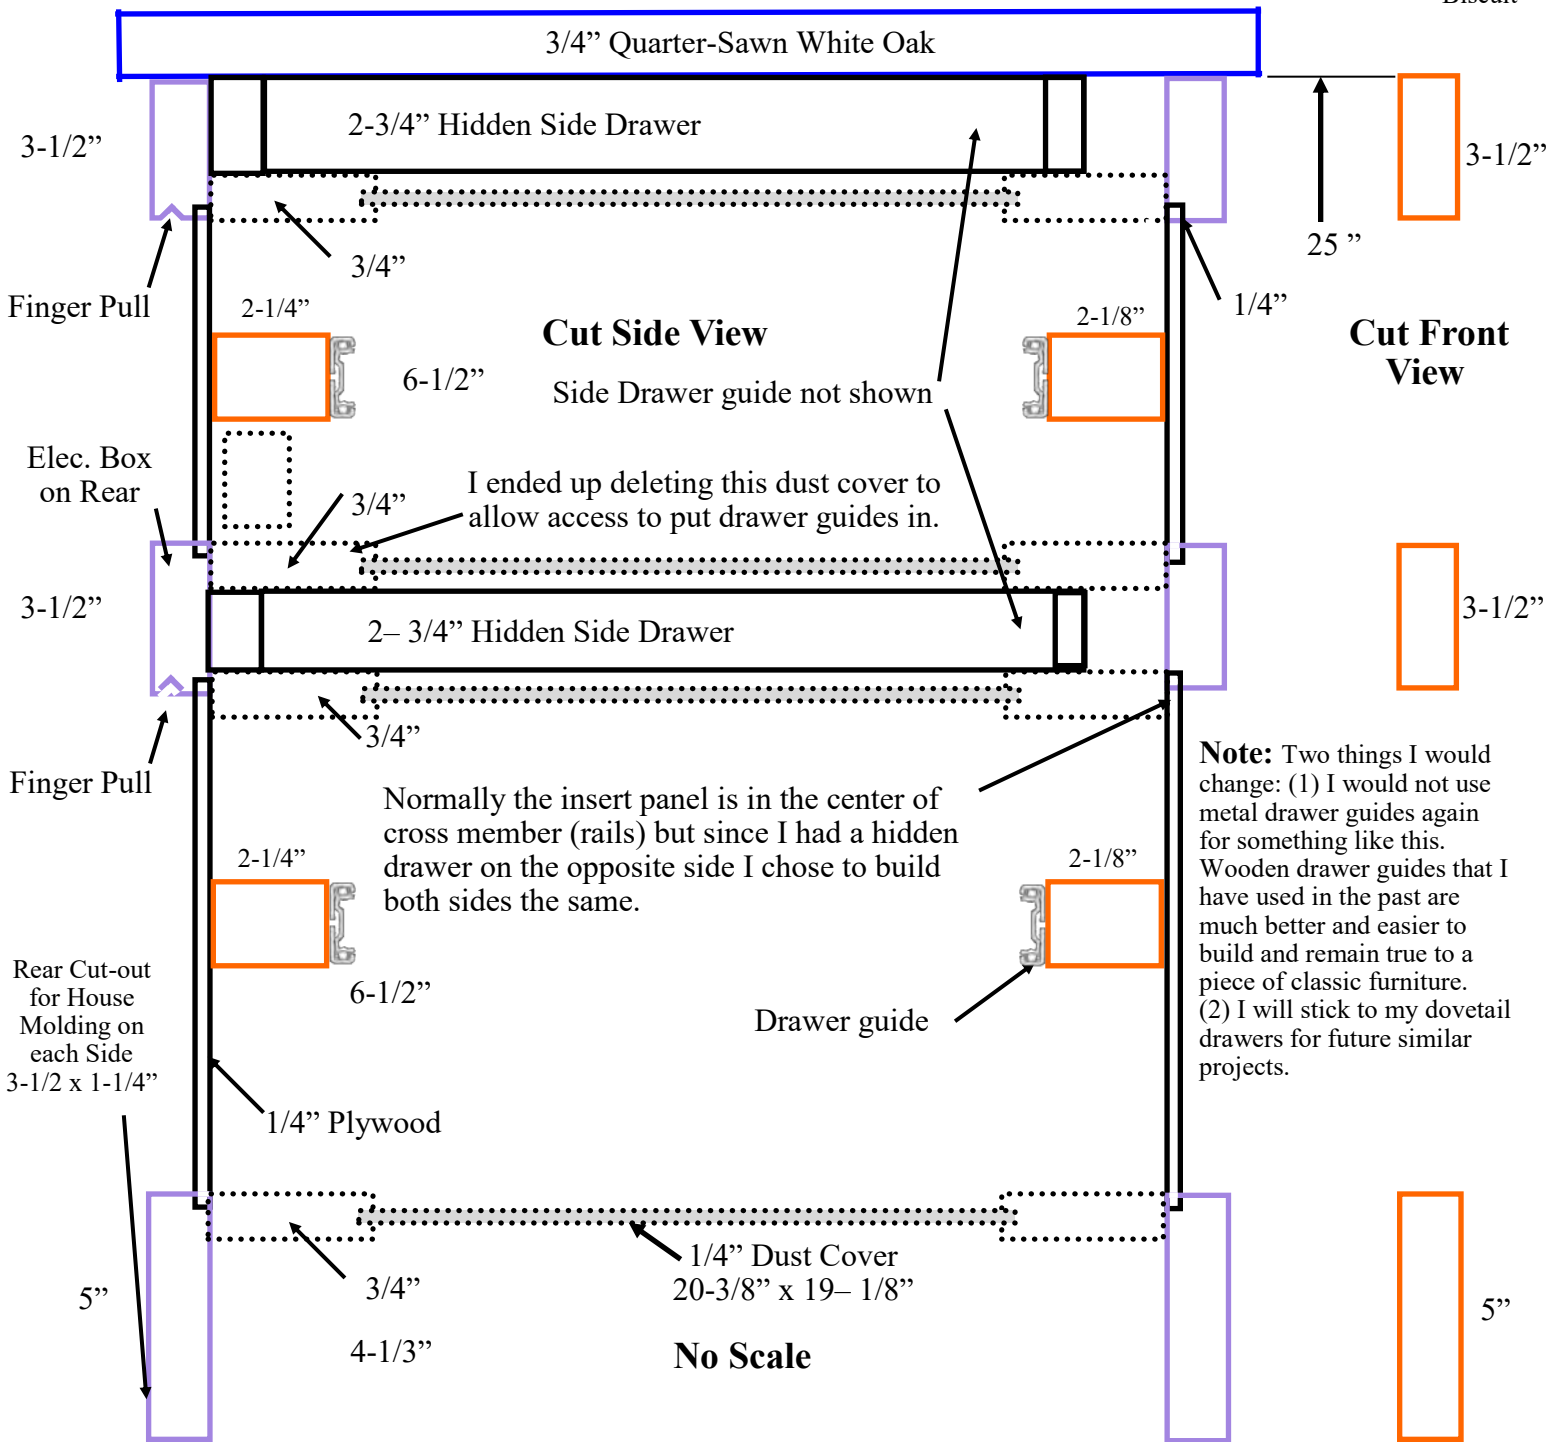

Side

Front

Cut Side View

Cut Front View

Nightstand
(No Scale)

2 Front Drawers Details

Drawer Location: 2 Front Drawers

Drawer Type: Flush False Front, Inside Fit

Drawer Opening Height: 6-1/2"

Drawer Material Thickness: 3/4"

Drawer Opening Width: 16 Inches

No Scale

2 Side Drawers Details

Drawer Location: 2 Side Drawers

Drawer Type: Flush False Front, Inside Fit

Drawer Opening Height: 2-3/4"

Drawer Material Thickness: 3/4"

Drawer Opening Width: 13 Inches

Joint Detail

No Scale