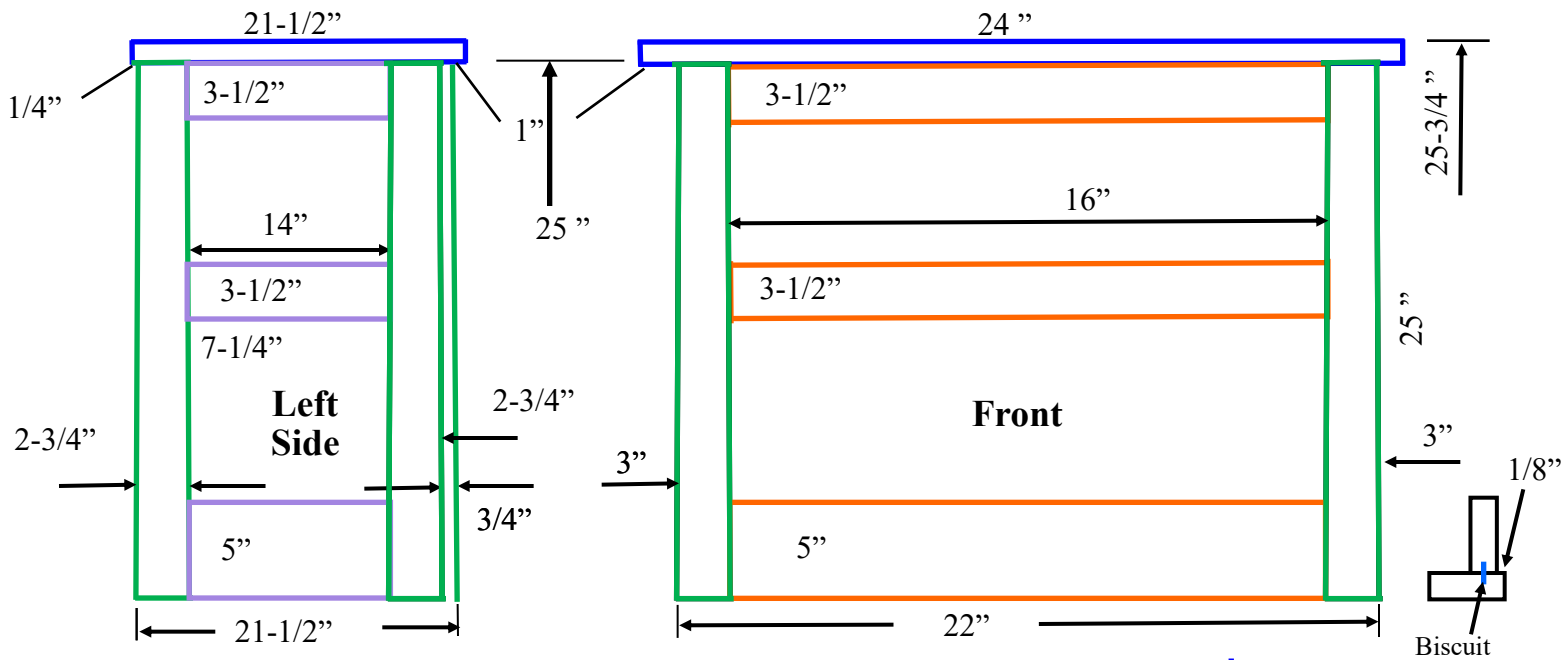

Side

Front

Cut Side View

Cut Front View

Nightstand
(No Scale)

2 Front Drawers Details

Drawer Location: 2 Front Drawers

Drawer Type: Flush False Front, Inside Fit

Drawer Opening Height: 6-1/2"

Drawer Material Thickness: 3/4"

Drawer Opening Width: 16 Inches

No Scale

2 Side Drawers Details

Drawer Location: 2 Side Drawers

Drawer Type: Flush False Front, Inside Fit

Drawer Opening Height: 2-3/4"

Drawer Material Thickness: 3/4"

Drawer Opening Width: 13 Inches

Joint Detail

No Scale