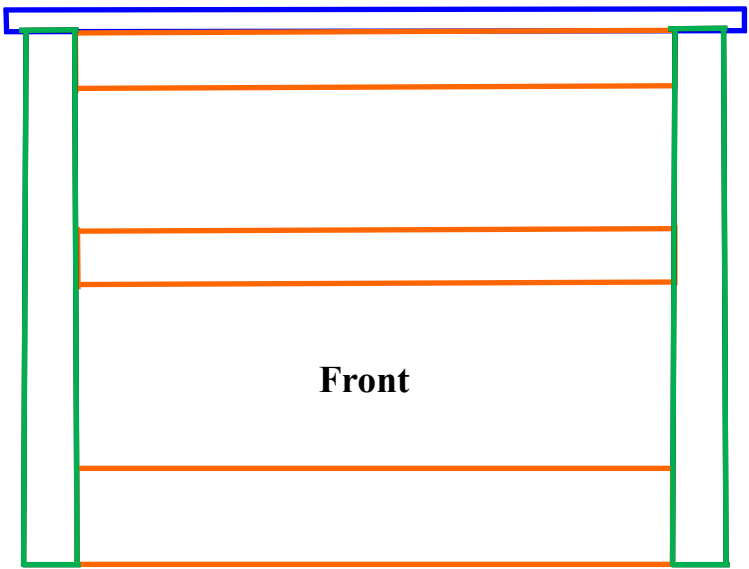

Side

Front

Cut Side View

Cut Front View

Nightstand
(No Scale)

2 Front Drawers Details

Drawer Location: 2 Front Drawers

Drawer Type: Flush False Front, Inside Fit

Drawer Opening Height: 6-1/2"

Drawer Material Thickness: 3/4"

Drawer Opening Width: 16 Inches

No Scale

2 Side Drawers Details

Drawer Location: 2 Side Drawers

Drawer Type: Flush False Front, Inside Fit

Drawer Opening Height: 2-3/4"

Drawer Material Thickness: 3/4"

Drawer Opening Width: 13 Inches

Joint Detail

No Scale