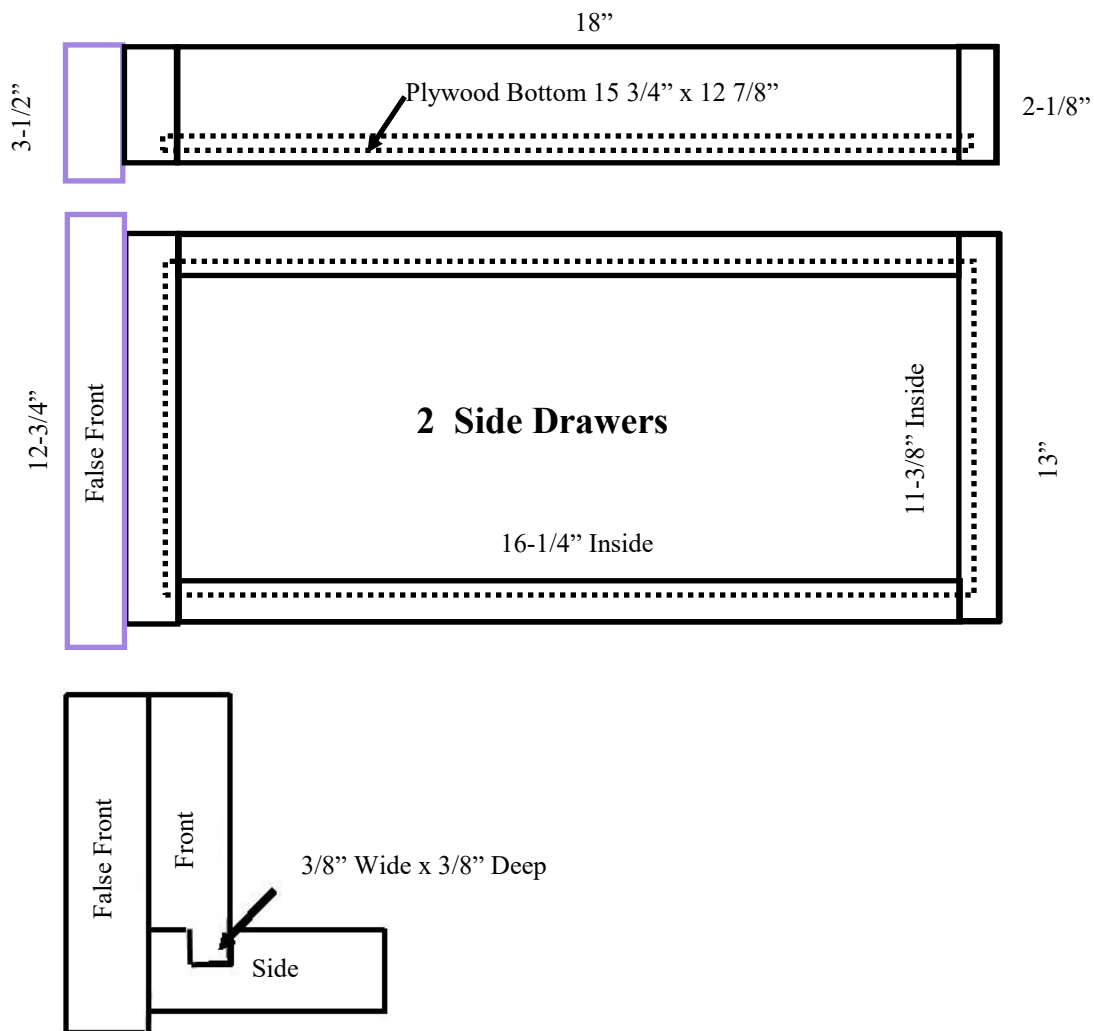

Side

Front

Cut Side View

Cut Front View

Nightstand
(No Scale)

2 Front Drawers Details

Drawer Location: 2 Front Drawers

Drawer Type: Flush False Front, Inside Fit

Drawer Opening Height: 6-1/2"

Drawer Material Thickness: 3/4"

Drawer Opening Width: 16 Inches

No Scale

2 Side Drawers Details

Drawer Location: 2 Side Drawers

Drawer Type: Flush False Front, Inside Fit

Drawer Opening Height: 2-3/4"

Drawer Material Thickness: 3/4"

Drawer Opening Width: 13 Inches

Joint Detail

No Scale