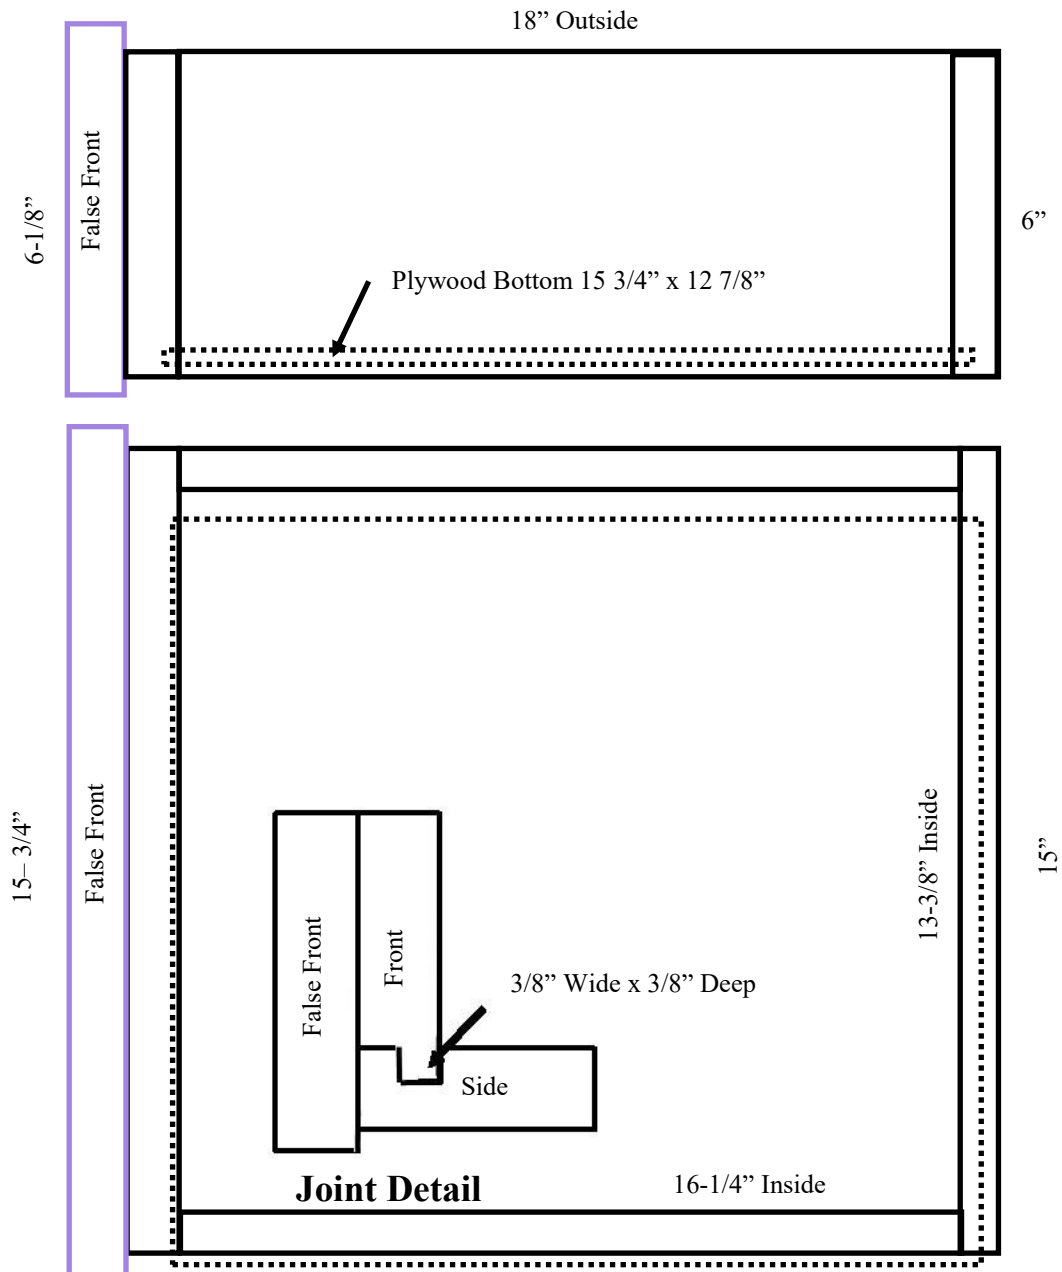

Side

Front

Cut Side View

Cut Front View

Nightstand
(No Scale)

2 Front Drawers Details

Drawer Location: 2 Front Drawers

Drawer Type: Flush False Front, Inside Fit

Drawer Opening Height: 6-1/2"

Drawer Material Thickness: 3/4"

Drawer Opening Width: 16 Inches

No Scale

2 Side Drawers Details

Drawer Location: 2 Side Drawers

Drawer Type: Flush False Front, Inside Fit

Drawer Opening Height: 2-3/4"

Drawer Material Thickness: 3/4"

Drawer Opening Width: 13 Inches

Joint Detail

No Scale