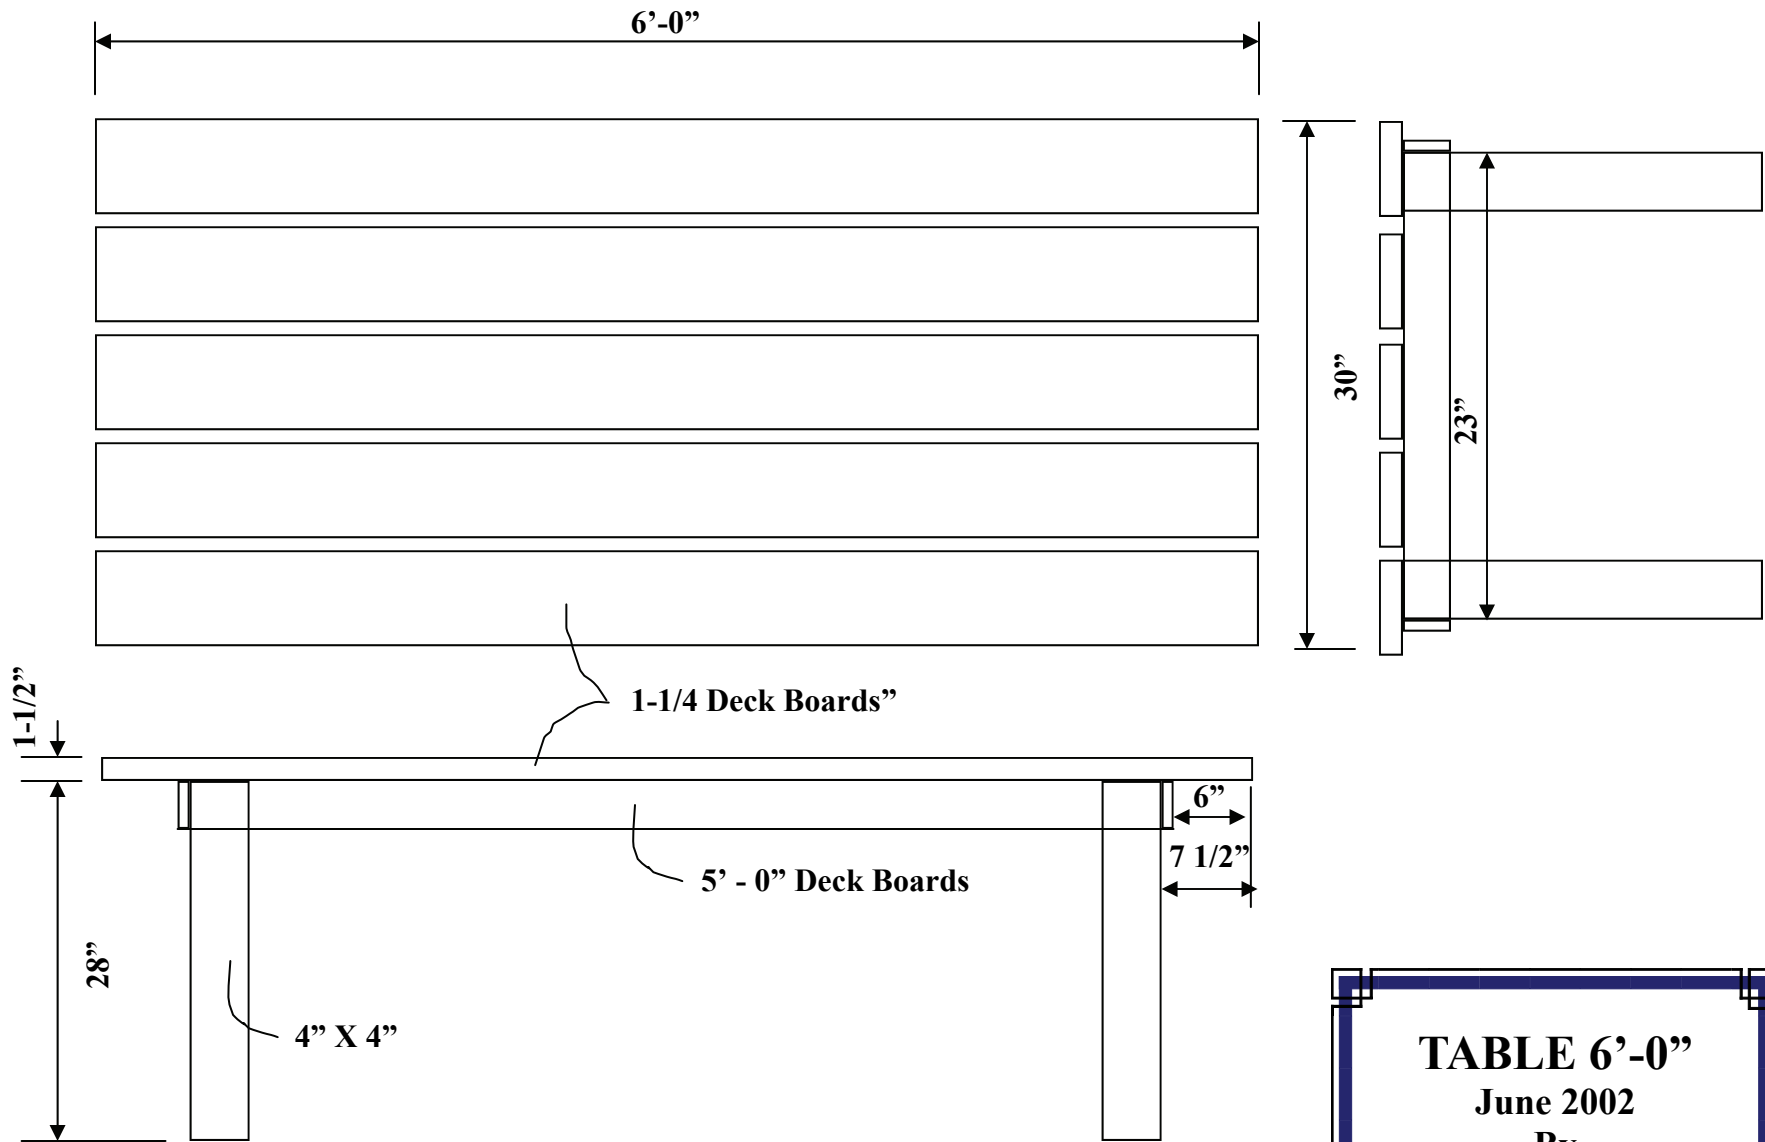

Yard Table, Constructed by Malcolm Beasley 6-2002

TABLE 6'-0"
 June 2002
 By
Malcolm N. Beasley